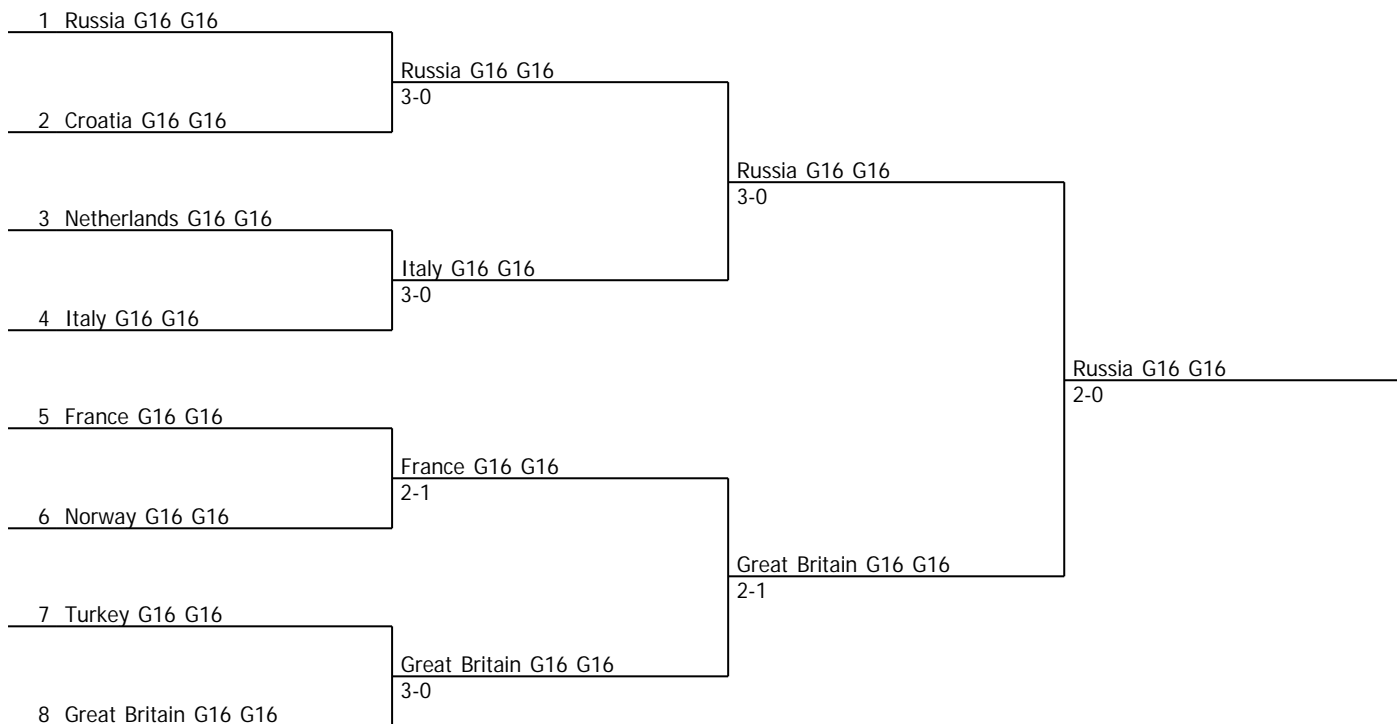

2015 Tennis Europe Winter Cups by HEAD G16

G16 - MAIN

Week of
16 FEB 2015

City,Country
Veska, CZE

ITF Referee
Martin Chumchal

Quarterfinals Semifinals Final Winner

Position 3-4

Position 5-8

Position 7-8